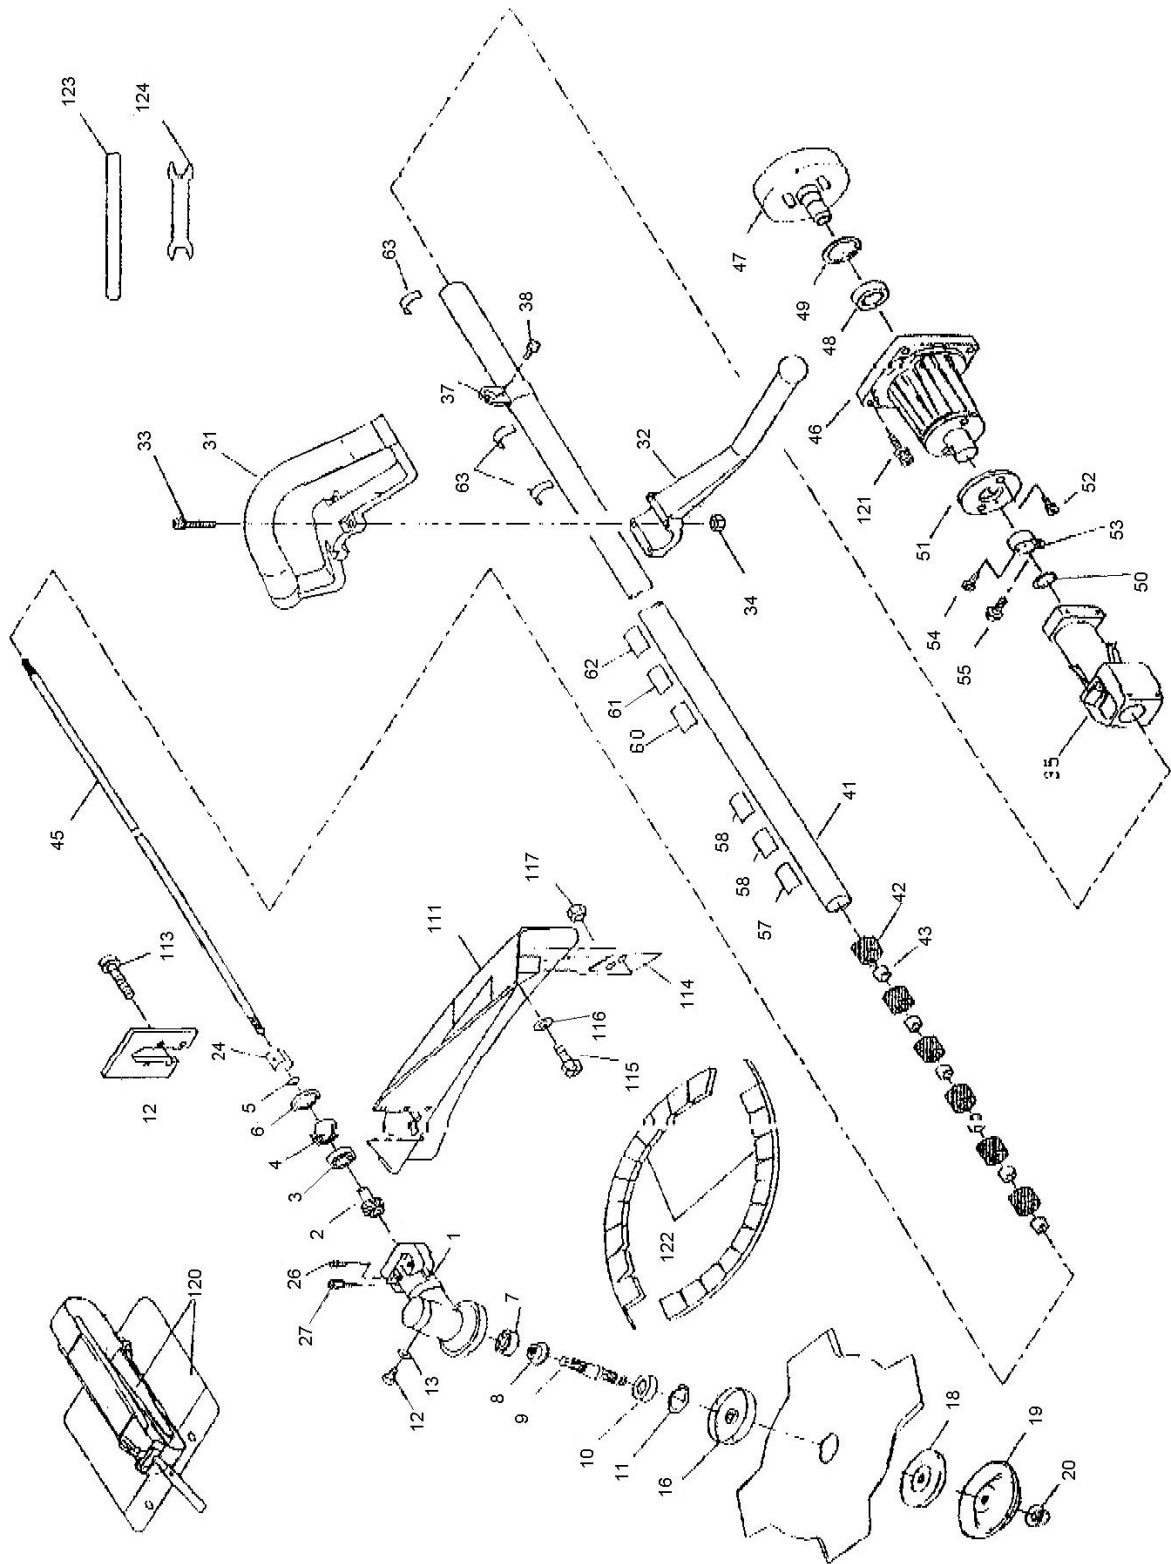

Esploso ricambi asta MARUNAKA-EIKOH H24LPS

LISTA COMPONENTI ASTA H24LPS

NO	CODE	NAME			
1-20	168-294-8	GEAR CASE ASS'Y	26,28	65	165-404-6 BOLT (M6X16)
1	165-623-5	GEAR CASE		57	165-577-0 LABEL
2.8.9	166-712-0	GEAR ASS'Y		56	333-301-5 LABEL
2	165-623-6	PINION		59	167-107-1 LABEL
3	004-502-0	GEAR SEARING		60	165-576-8 LABEL
4	004-550-0	PINION GEARING		61	165-576-4 LABEL
5	008-201-0	STOP RING		62	168-054-2 LABEL
6	008-316-0	STOP RING		63	165-577-2 LABEL
7	004-502-0	GEAR BEARING		111	166-711-7 SAFETY GUARD
8	165-623-7	GEAR		112	166-637-8 SAFETY GUARD HOLDER
9	165-623-8	GEAR SHAFT		113	002-824-0 SCREW
10	004-701-0	SHAFT BEARING		114-117	166-588-0 BLADE ASS'Y
11	008-317-0	STOP RING		114	166-579-4 BLADE
12	001-100-0	OIL HOLE BOLT (M5 X 10)		115	001-057-0 BOLT M6X20
13	166-475-4	OIL HOLE PACKING		116	003-222-0 WASHER STAY M6
16	168-294-9	HOLDER CUTTER		117	166-424-3 NUT
18	166-691-8	CAP CUTTER		120	166-718-6 HARNESS ASS'Y
19	165-095-7	STARILIZER		121	001-806-0 BOLT M6X20
20	166-691-9	BLADE NUT W/WASHER M10(L)		122	166-695-3 PROTECTOR
24	166-690-9	COLLAR		123	168-392-2 WRENCH
26	002-421-0	SCREW (M5 X 10)		124	165-410-3 SPANNER
27	001-812-0	BOLT (M5 X 30)			
31-34	168-148-2	HANDLE ASS'Y			
31	168-147-8	HANDLE			
32	168-147-9	HANDLE HOLDER			
33	165-148-0	SCREW			
34	168-148-1	NUT			
35	168-352-7	THROTTLE LEVER ASS'Y			
37	201-107-0	HANGER STRAP STEM			
38	002-442-0	SCREW (56 X 12)			
41-43	166-712-3	DRIVE SHAFT HOUSING ASS'Y			
41	166-712-2	DRIVE SHAFT HOUSING			
42	201-110-0	METAL CUSHION			
43	203-106-0	OIL METAL			
45	166-694-2	DRIVE SHAFT			
45-55	166-698-4	CLUTCH HOUSING ASS'Y			
46	202-100-0	CLUTCH housing			
47	166-694-8	CLUTCH DRUM			
48	004-601-0	CLUTCH BEARING			
49	008-319-0	STOP RING			
50	008-061-0	STOP RING			
51	202-280-0	CLUTCH HOUSING CAP			
52	002-404-5	SCREW (M4X12)			
53	202-281-0	HOUSING HOLDER			
54	002-906-0	SCREW (M5X12)			